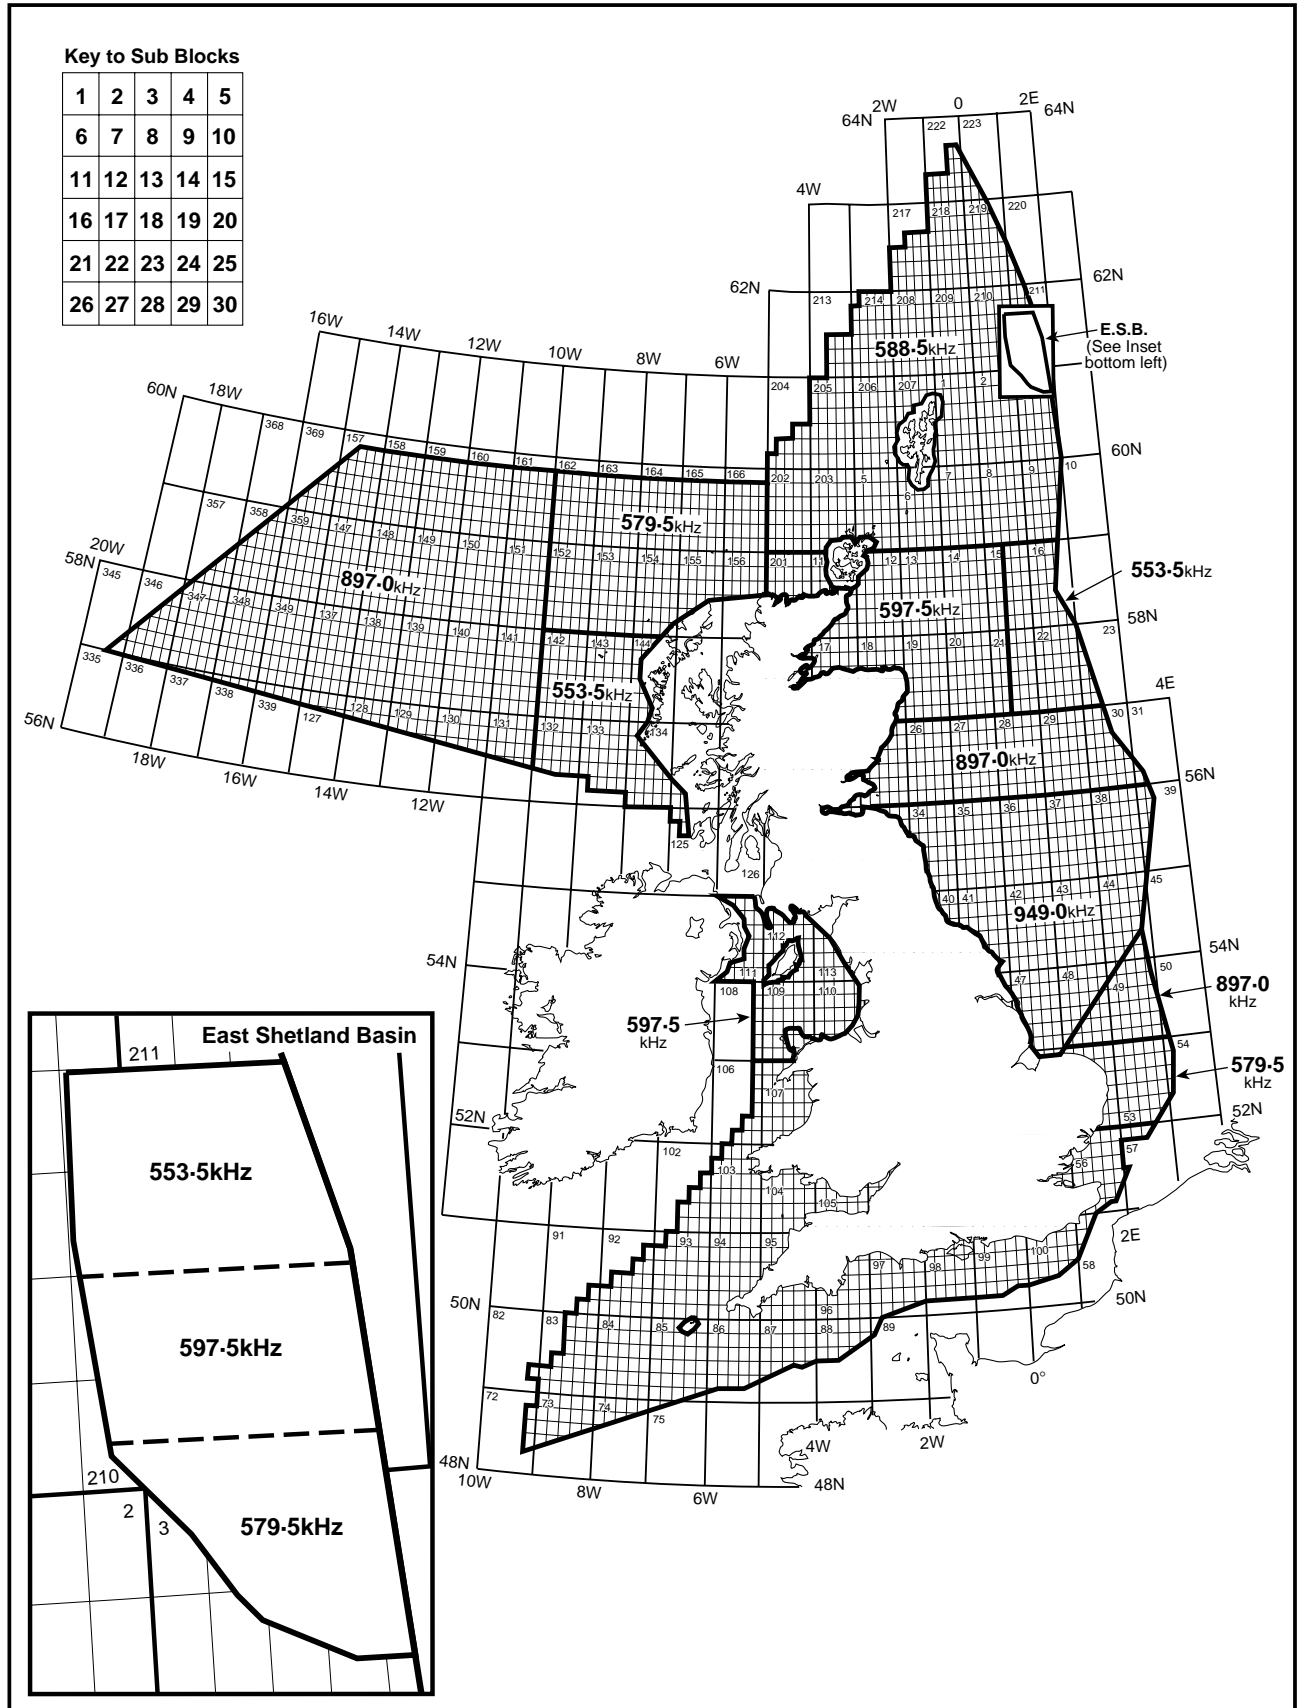

NDB FREQUENCY ALLOCATIONS FOR MOBILE INSTALLATIONS IN THE UK AREAS UNDER CONCESSION

Key to Sub Blocks

1	2	3	4	5
6	7	8	9	10
11	12	13	14	15
16	17	18	19	20
21	22	23	24	25
26	27	28	29	30

9.9.97